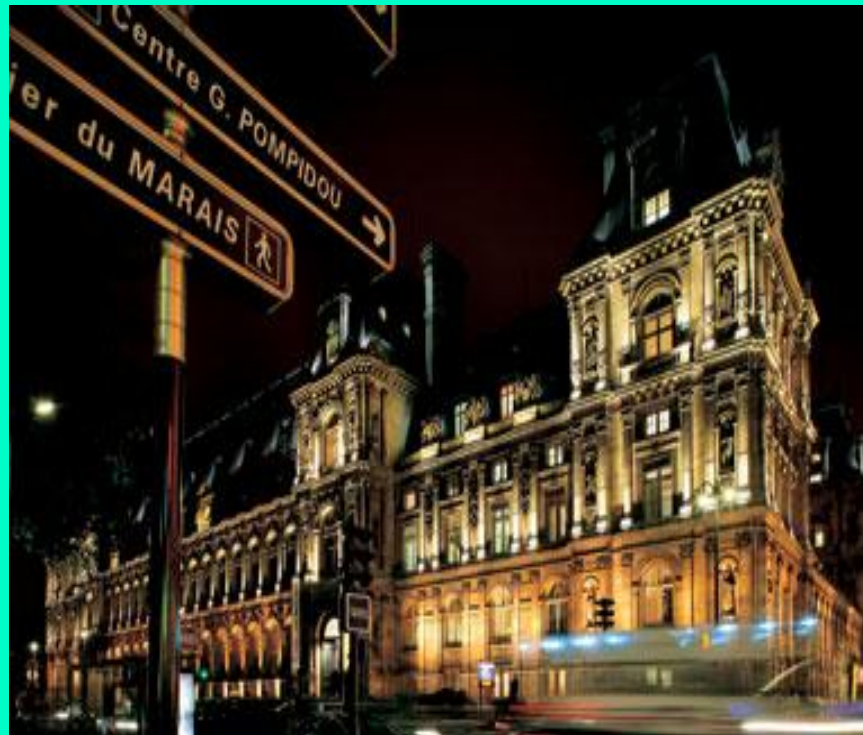

CANON LENSES

By: Lauren Hirshouer

ARCHITECTURAL PHOTOGRAPHY

Canon TS-E 24mm f/3.5 II
Tilt-Shift Lens

*\$1,899.00

PORTRAIT PHOTOGRAPHY

*Canon TS-E 24mm f/3.5 II
Tilt-Shift Lens

*\$1,899.00