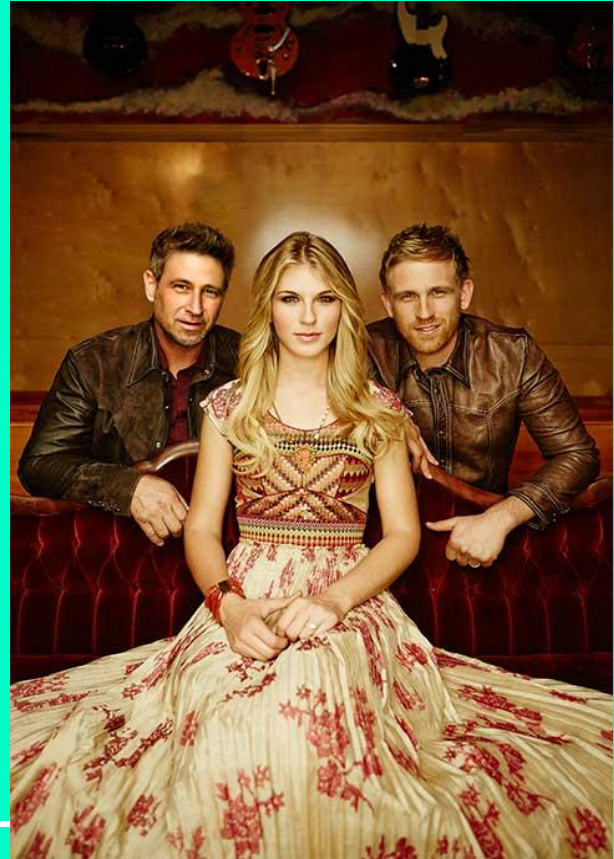

CANON LENSES

By: Lauren Hirshouer

ARCHITECTURAL PHOTOGRAPHY

Canon TS-E 24mm f/3.5 II
Tilt-Shift Lens

*\$1,899.00

PORTRAIT PHOTOGRAPHY

*Canon TS-E 24mm f/3.5 II
Tilt-Shift Lens

*\$1,899.00

CELEBRITY PHOTOGRAPHY

*Canon EF 24-70mm f/2.8L II
USM Lens

*\$1,799.00

AERIAL PHOTOGRAPHY

*EF 70-200mm f/2.8L IS II
USM Lens

*\$1,999.00

WEDDING PHOTOGRAPHY

* EF 24-70mm f/2.8L II USM
Lens