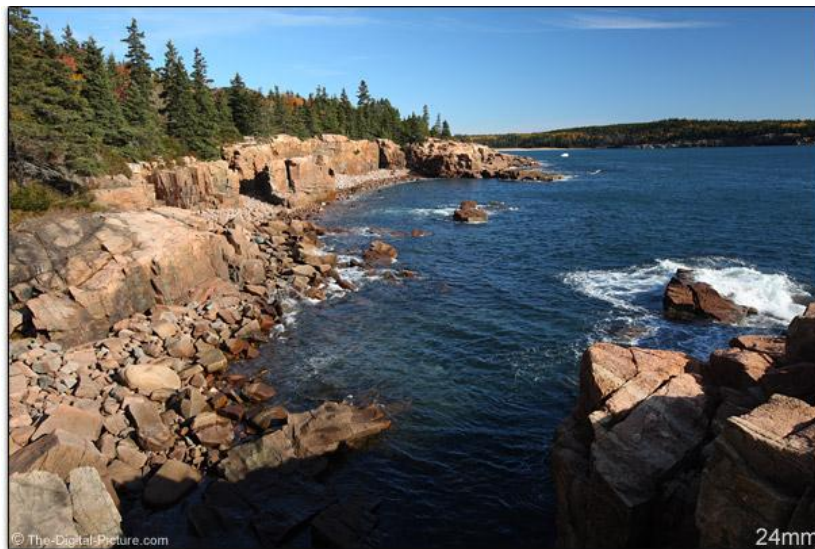

Architectural photography

Canon EF 16-35mm f/2.8L II USM

$1,499